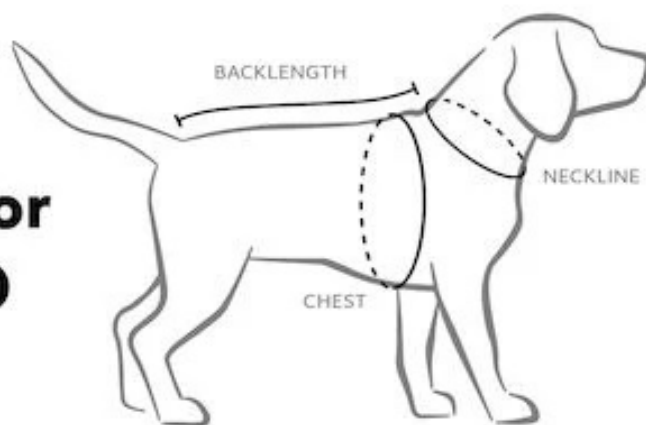

Dog's Measurements for Monsoon Coat II ECO

SIZE cm / inch	BACKLENGTH cm / inch	NECKLINE cm / inch	CHEST cm / inch
23 / 9	20-25 cm / 8"-10"	20-25 cm / 8"-10"	25-35 cm / 10"-12"
25 / 10	22-27 cm / 9"-11"	20-30 cm / 8"-12"	30-40 cm / 12"-16"
28 / 11	25-30 cm / 10"-12"	20-30 cm / 8"-12"	30-40 cm / 12"-16"
30 / 12	27-32 cm / 11"-13"	25-40 cm / 10"-16"	40-50 cm / 16"-20"
35 / 14	32-37 cm / 13"-15"	25-45 cm / 10"-18"	40-60 cm / 16"-24"
40 / 16	37-42 cm / 15"-17"	30-50 cm / 12"-20"	45-65 cm / 18"-26"
40XS / 16XS	37-42 cm / 15"-17"	30-40 cm / 12"-16"	35-50 cm / 14"-20"
45 / 18	42-47 cm / 17"-19"	30-50 cm / 12"-20"	50-70 cm / 20"-28"
45XS / 18XS	42-47 cm / 17"-19"	30-40 cm / 12"-16"	45-55 cm / 18"-22"
50 / 20	47-52 cm / 19"-21"	35-55 cm / 14"-22"	55-75 cm / 22"-30"
55 / 22	52-57 cm / 21"-23"	40-55 cm / 16"-22"	60-80 cm / 24"-32"
60 / 24	57-62 cm / 23"-25"	40-60 cm / 16"-24"	65-85 cm / 26"-33"
65 / 26	62-67 cm / 25"-27"	45-65 cm / 18"-26"	70-95 cm / 28"-37"
70 / 28	67-73 cm / 27"-29"	50-70 cm / 20"-28"	75-100 cm / 30"-39"
80 / 32	73-85 cm / 29"-33"	50-75 cm / 20"-30"	80-105 cm / 32"-40"

XS Special size for long-backed and short-legged breeds, including Dachshunds.